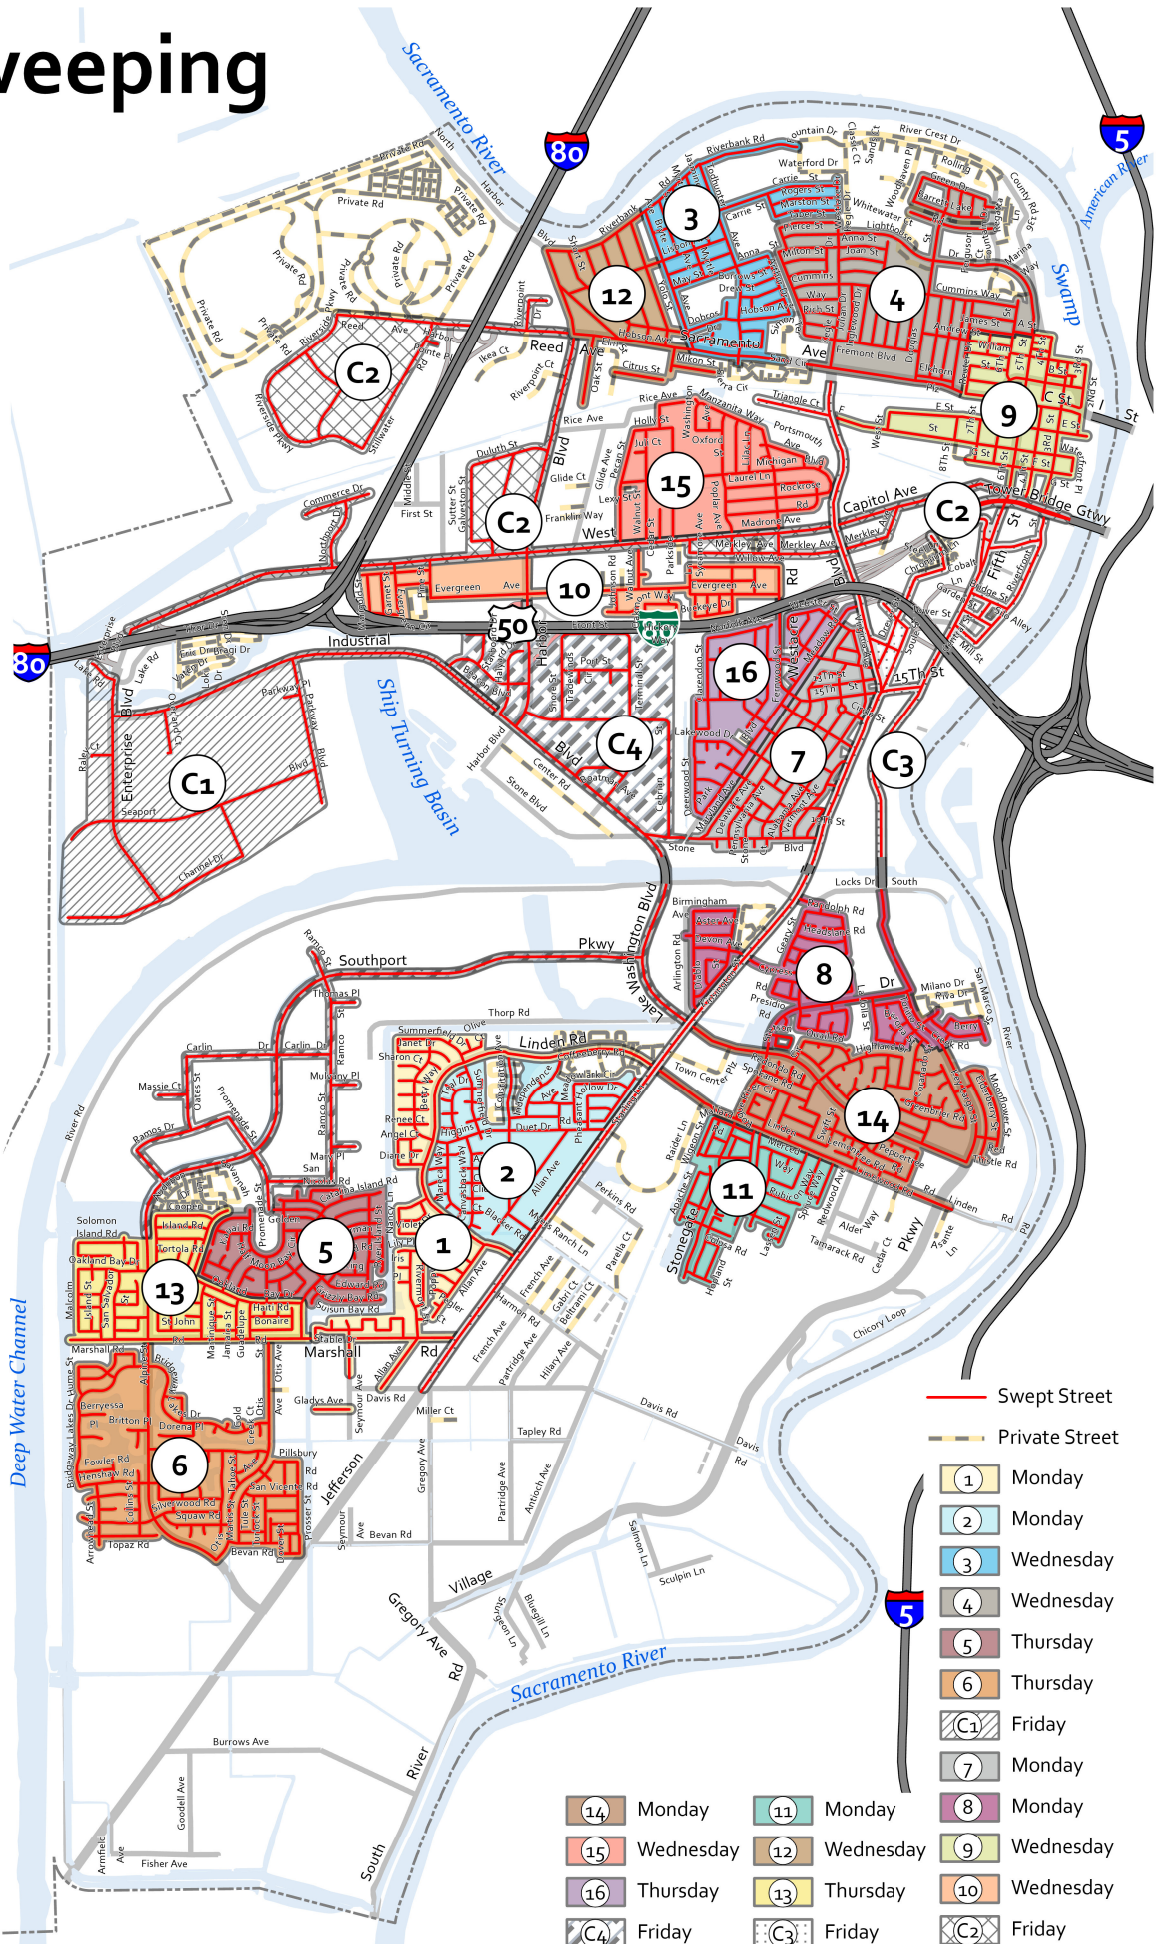

Street Sweeping Districts

This map and the Street Sweeping Schedule are for the year. The city will make every effort to adhere to this schedule. On the day when your street is scheduled for sweeping, the city requests that you not park any vehicles on the street to enable the sweeper to do a thorough job.

We will not sweep on Holidays. Your sweeping day will be adjusted to the earliest possible day.

Thanks for your cooperation in helping to keep our city streets clean and safe.

Please note the schedule on the reverse side of this area map.

2024 STREET SWEEPING SCHEDULE

JAN

S	MON	TUE	WED	THU	FRI	S
	1 HOLIDAY	2 1&2 7	3 9&10 15	4 6 13	5 COMM 3 COMM 1	
	8 8&11 14	9 MEDIAN	10 12&3 4	11 16 5	12 COMM 4 COMM 2	
	15 HOLIDAY	16 1&2 7	17 9&10 15	18 6 13	19 COMM 3 COMM 1	
	22 8&11 14	23 MEDIAN	24 12&3 4	25 16 5	26 COMM 4 COMM 2	
	29 NO SWEEP	30 NO SWEEP	31 NO SWEEP			